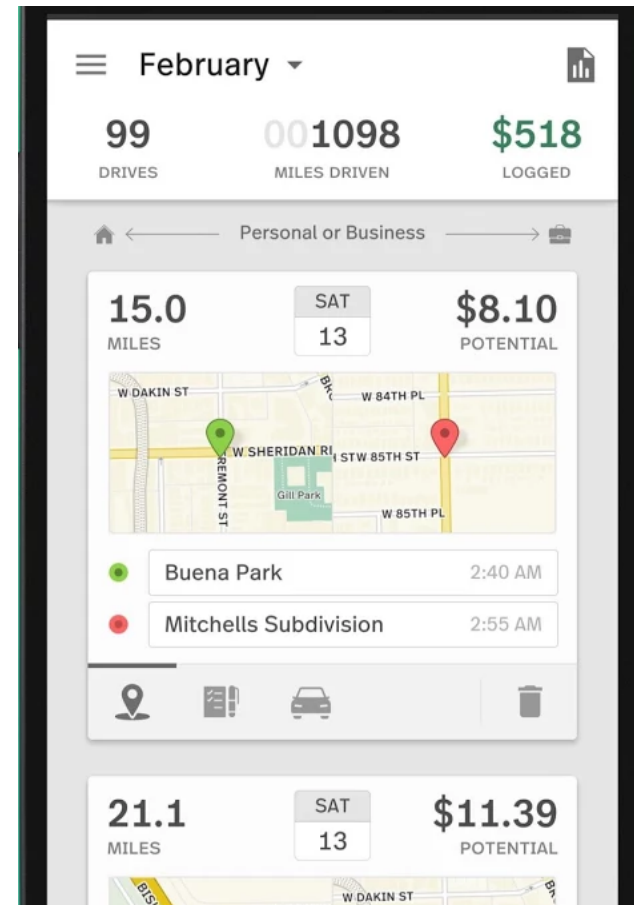

CS 528 Mobile and Ubiquitous Computing App Ideas

Emmanuel Agu

Some Interesting Location-Aware Apps

MileIQ

- **The Problem:** Mileage tracking is useful but a burden.
 - IRS deductions on taxes
 - Some companies reimburse employees for mileage,
- Passively, automatically tracks business mileage, IRS compliant
- Swipe right after drive to indicate it was a business trip
- Project idea? Implement some of this functionality
- **How Android modules? For what?**
- **What stats to decide if this is tackling important problem?**

Tidy

- Use picture meta-data to organize pics for you
 - Location taken
 - Time
 - Date
- **What stats to decide if this is tackling important problem?**

Google Keep App

- Remind user of task at certain
 - Time
 - Location
- Powered by Google Now
- **How Android modules?**
- **For what?**
- **What stats to decide if this is tackling important problem?**

NeverLate App

- Tells you when you have to leave Point A to get to Point B on time
- Factors in travel time, traffic, etc
- Sends notifications
- Not available in US
- **What Android modules? For what?**
- **What stats to decide if this is tackling important problem?**

iExit Interstate Exit Guide

- Hungry while driving? Need to Pee?
- Tells you which restaurants, points of interest are available off each exit on the highway
- Not available in the US
- **What Android modules? For what?**
- **What stats to decide if this is tackling important problem?**