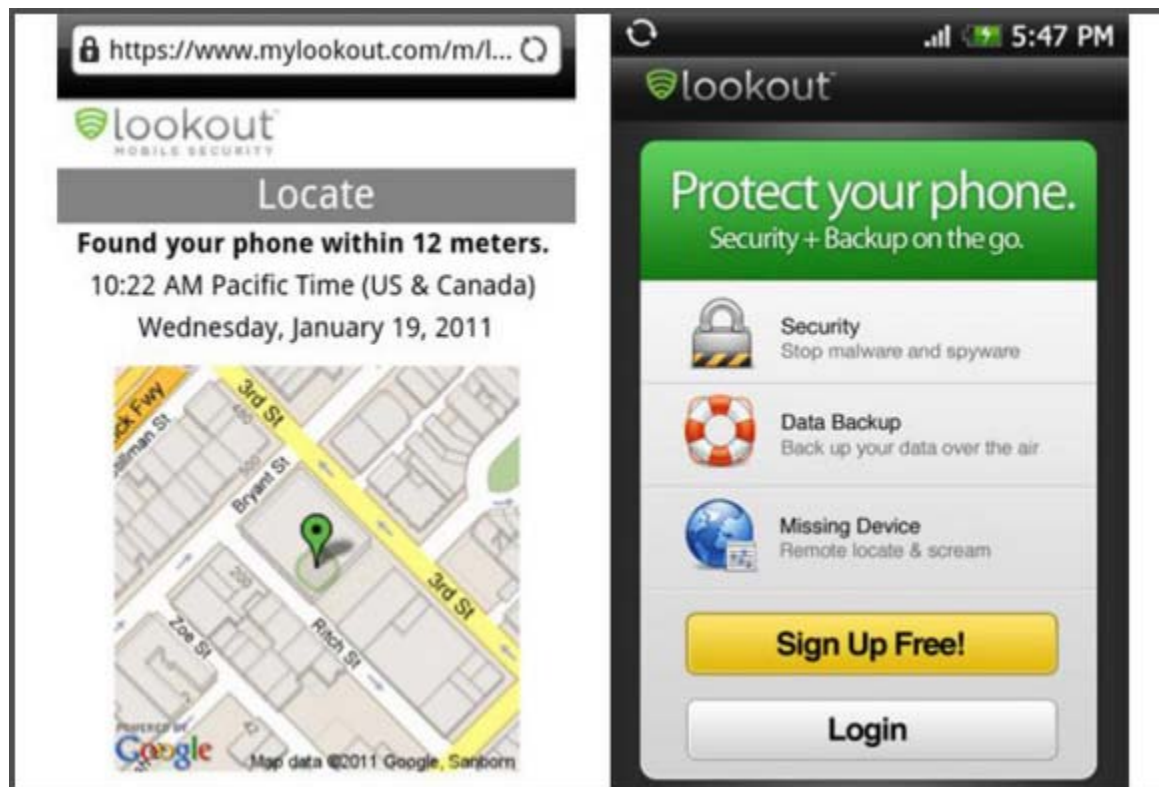

NeverLate App

- Tells you when you have to leave Point A to get to Point B on time
- Factors in travel time, traffic, etc
- Sends notifications
- Not available in US
- **What Android modules? For what?**
- **What stats to decide if this is tackling important problem?**

iExit Interstate Exit Guide

- Hungry while driving? Need to Pee?
- Tells you which restaurants, points of interest are available off each exit on the highway
- Not available in the US
- **What Android modules? For what?**
- **What stats to decide if this is tackling important problem?**

Lookout Security and AntiVirus

- Phone lost? Use Google GPS function to pinpoint phone location on map
- **What stats to decide if this is tackling important problem?**

Layar

- Augmented Reality Browser
- Overlay information of location over real world
 - Information on restaurant you are at
 - Nearby apartments for rent
 - Tweets by people nearby
- **What layers would be useful for WPI students?**