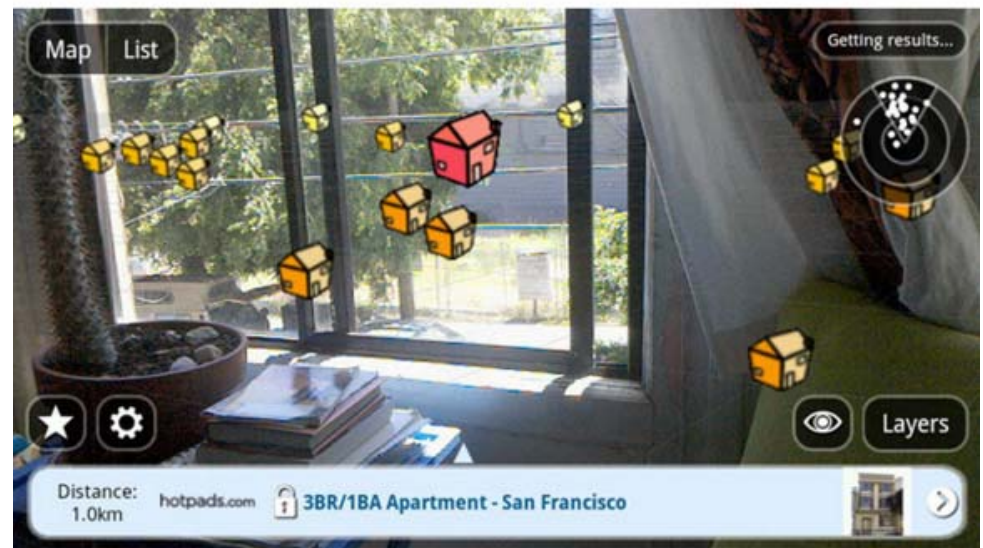

iExit Interstate Exit Guide

- Hungry while driving? Need to Pee?
- Tells you which restaurants, points of interest are available off each exit on the highway
- Not available in the US
- **What Android modules? For what?**
- **What stats to decide if this is tackling important problem?**

Lookout Security and AntiVirus

- Phone lost? Use Google GPS function to pinpoint phone location on map
- **What stats to decide if this is tackling important problem?**

Layar

- Augmented Reality Browser
- Overlay information of location over real world
 - Information on restaurant you are at
 - Nearby apartments for rent
 - Tweets by people nearby
- **What layers would be useful for WPI students?**

Moves App

- Auto-track
 - Total time spent on various activities taken through the day
 - Timeline of activities, places visited, time spent
- Project idea? Implement subset of functionality?
- **How Android modules? For what?**
- **What vertical specific user types would find this app useful?**