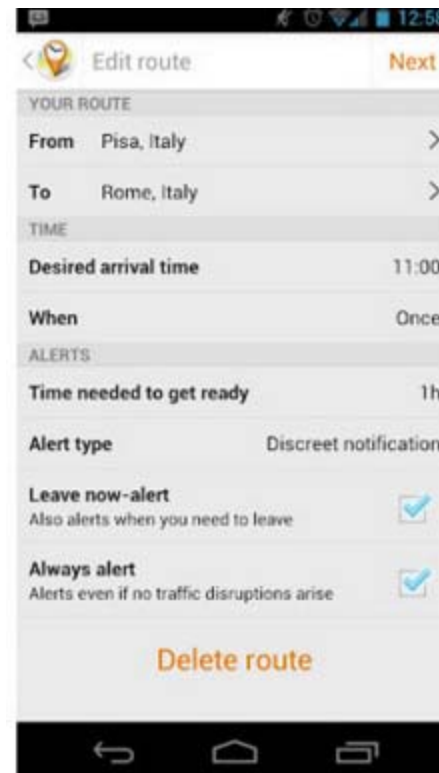

Trigger

- Use geofences, NFC, bluetooth, WiFi connections, etc to set auto-behaviors
 - Battery low -> turn off bluetooth + auto sync
 - Silence phone every morning when you get to work
 - Turn off mobile data when you connect to your home WiFi
 - Silence phone and set alarm once I get into bed
 - Use geofence for automatic foursquare checkin
 - Launch maps when you connect to your car's bluetooth network
- Project idea? Implement subset of these features
- **What triggers would be useful for a WPI student?**

Tidy

- Use picture meta-data to organize pics for you
 - Location taken
 - Time
 - Date
- **What stats to decide if this is tackling important problem?**

Google Keep App

- Remind user of task at certain
 - Time
 - Location
- Powered by Google Now
- **How Android modules?**
- **For what?**
- **What stats to decide if this is tackling important problem?**

NeverLate App

- Tells you when you have to leave Point A to get to Point B on time
- Factors in travel time, traffic, etc
- Sends notifications
- Not available in US
- **What Android modules? For what?**
- **What stats to decide if this is tackling important problem?**

iExit Interstate Exit Guide

- Hungry while driving? Need to Pee?
- Tells you which restaurants, points of interest are available off each exit on the highway
- Not available in the US
- **What Android modules? For what?**
- **What stats to decide if this is tackling important problem?**