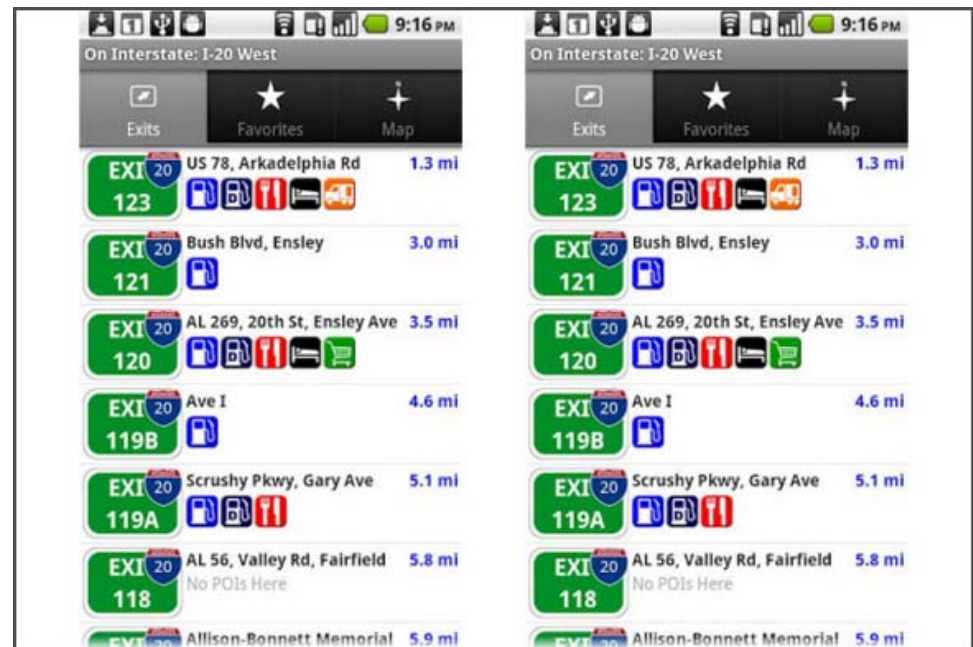

Tidy

- Use picture meta-data to organize pics for you
 - Location taken
 - Time
 - Date
- **What stats to decide if this is tackling important problem?**

Google Keep App

- Remind user of task at certain
 - Time
 - Location
- Powered by Google Now
- **How Android modules?**
- **For what?**
- **What stats to decide if this is tackling important problem?**

NeverLate App

- Tells you when you have to leave Point A to get to Point B on time
- Factors in travel time, traffic, etc
- Sends notifications
- Not available in US
- **What Android modules? For what?**
- **What stats to decide if this is tackling important problem?**

iExit Interstate Exit Guide

- Hungry while driving? Need to Pee?
- Tells you which restaurants, points of interest are available off each exit on the highway
- Not available in the US
- **What Android modules? For what?**
- **What stats to decide if this is tackling important problem?**

Lookout Security and AntiVirus

- Phone lost? Use Google GPS function to pinpoint phone location on map
- **What stats to decide if this is tackling important problem?**

Layar

- Augmented Reality Browser
- Overlay information of location over real world
 - Information on restaurant you are at
 - Nearby apartments for rent
 - Tweets by people nearby
- **What layers would be useful for WPI students?**